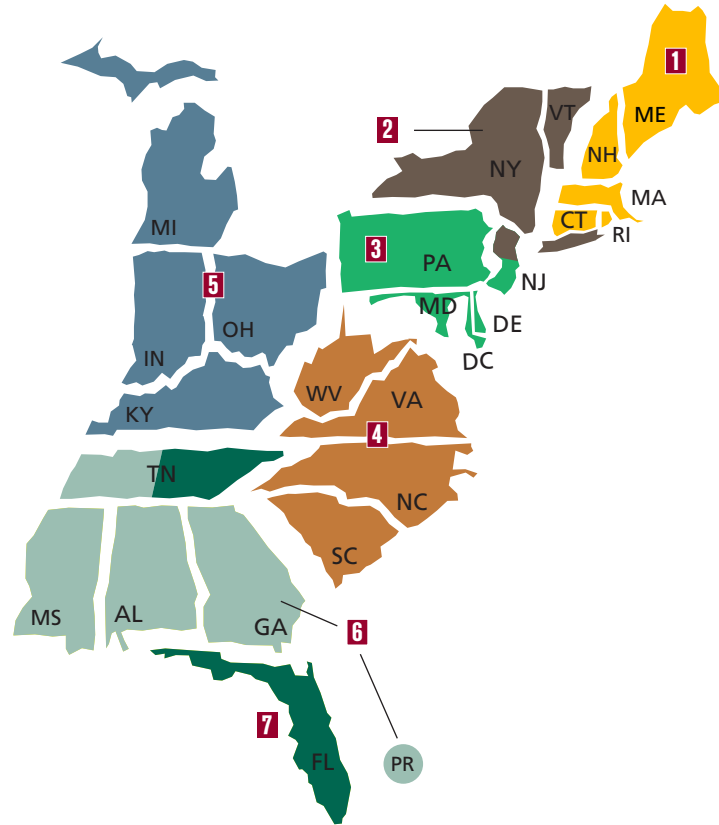

Quick Quotes: MGA1QuickQuotes@lfg.com

Life Brokerage Western Divisional Sales Manager (DSM) map

Stevan Cohen
National Sales Manager
Cell 516-375-7832
Fax 484-583-3127

Charles Schuhmann
Western Divisional
Sales Manager
Cell 714-325-8549
Fax 484-583-3119

Life Brokerage Eastern Divisional Sales Manager (DSM) map

Stevan Cohen
National Sales Manager
Cell 516-375-7832
Fax 484-583-3127

Matt Fowler
Eastern Divisional
Sales Manager
Cell: 512-492-2613

Nathalie Hagan
Internal Sales Manager
860-466-1397
Fax 860-466-2847