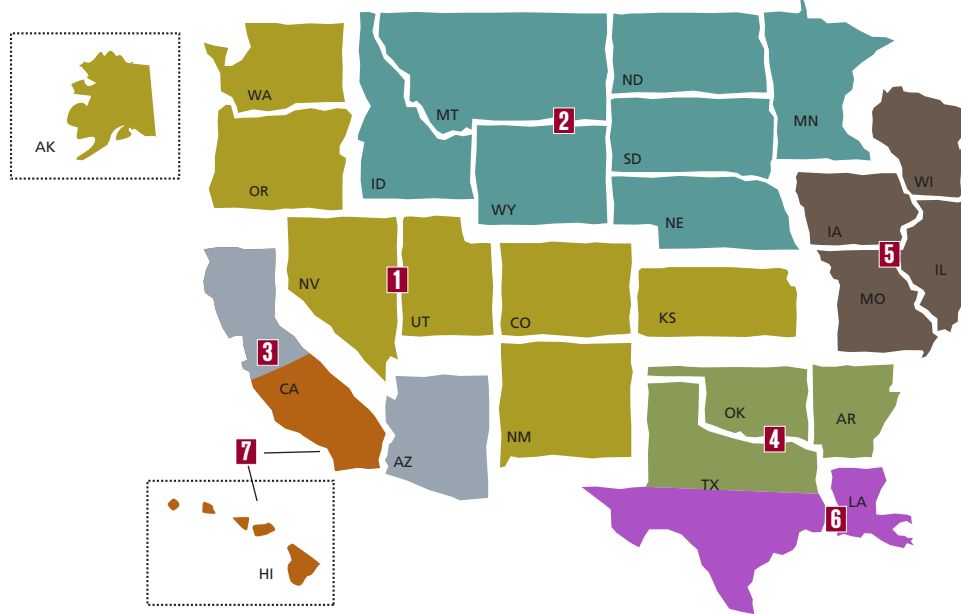

Life Brokerage Western Divisional Sales Manager (DSM) map

Stevan Cohen
National Sales Manager
Cell 516-375-7832
Fax 484-583-3127

Charles Schuhmann
Western Divisional
Sales Manager
Cell 714-325-8549
Fax 484-583-3119

Erik Nord
Internal Sales Manager
Office 860-466-1099
Fax 484-583-3470

States	External	Phone	Email	Internal	Phone	Email
1 AK, CO, KS, NM, NV, OR, UT, WA	Craig Dailey	816-304-1217	Craig.Dailey@LFD.com	Scott Harmening	860-466-3194	Scott.Harmening@LFD.com
2 ID, MN, MT, ND, NE, SD, WY	Ryan Lommel	320-260-7923	Ryan.Lommel@LFD.com	Karl Oliveira	860-466-1455	Karl.Oliveira@LFD.com
3 AZ, N. CA	Eric Patterson	925-895-8723	Eric.Patterson@LFD.com	Elizabeth Hartsock	860-466-2985	Elizabeth.Hartsock@LFD.com
4 AR, OK, TX (Central/North)	Tana Johnson	336-549-0263	Tana.Johnson@LFD.com	Jason Langevin	860-466-1322	Jason.Langevin@LFD.com
5 IA, IL, MO, WI	Valerie Staublin	312-401-0326	Valerie.Staublin@LFD.com	Debra Garcia	860-466-3626	Debra.Garcia@LFD.com
6 LA, TX (Central/South)	David Klein	210-381-7693	David.Klein@LFD.com	Christian Rossomando	860-466-3290	Christian.Rossomando@LFD.com
7 S. CA, HI	Cliff Kim	714-469-2346	Cliff.Kim@LFD.com	John Hogan	860-466-1744	John.Hogan@LFD.com